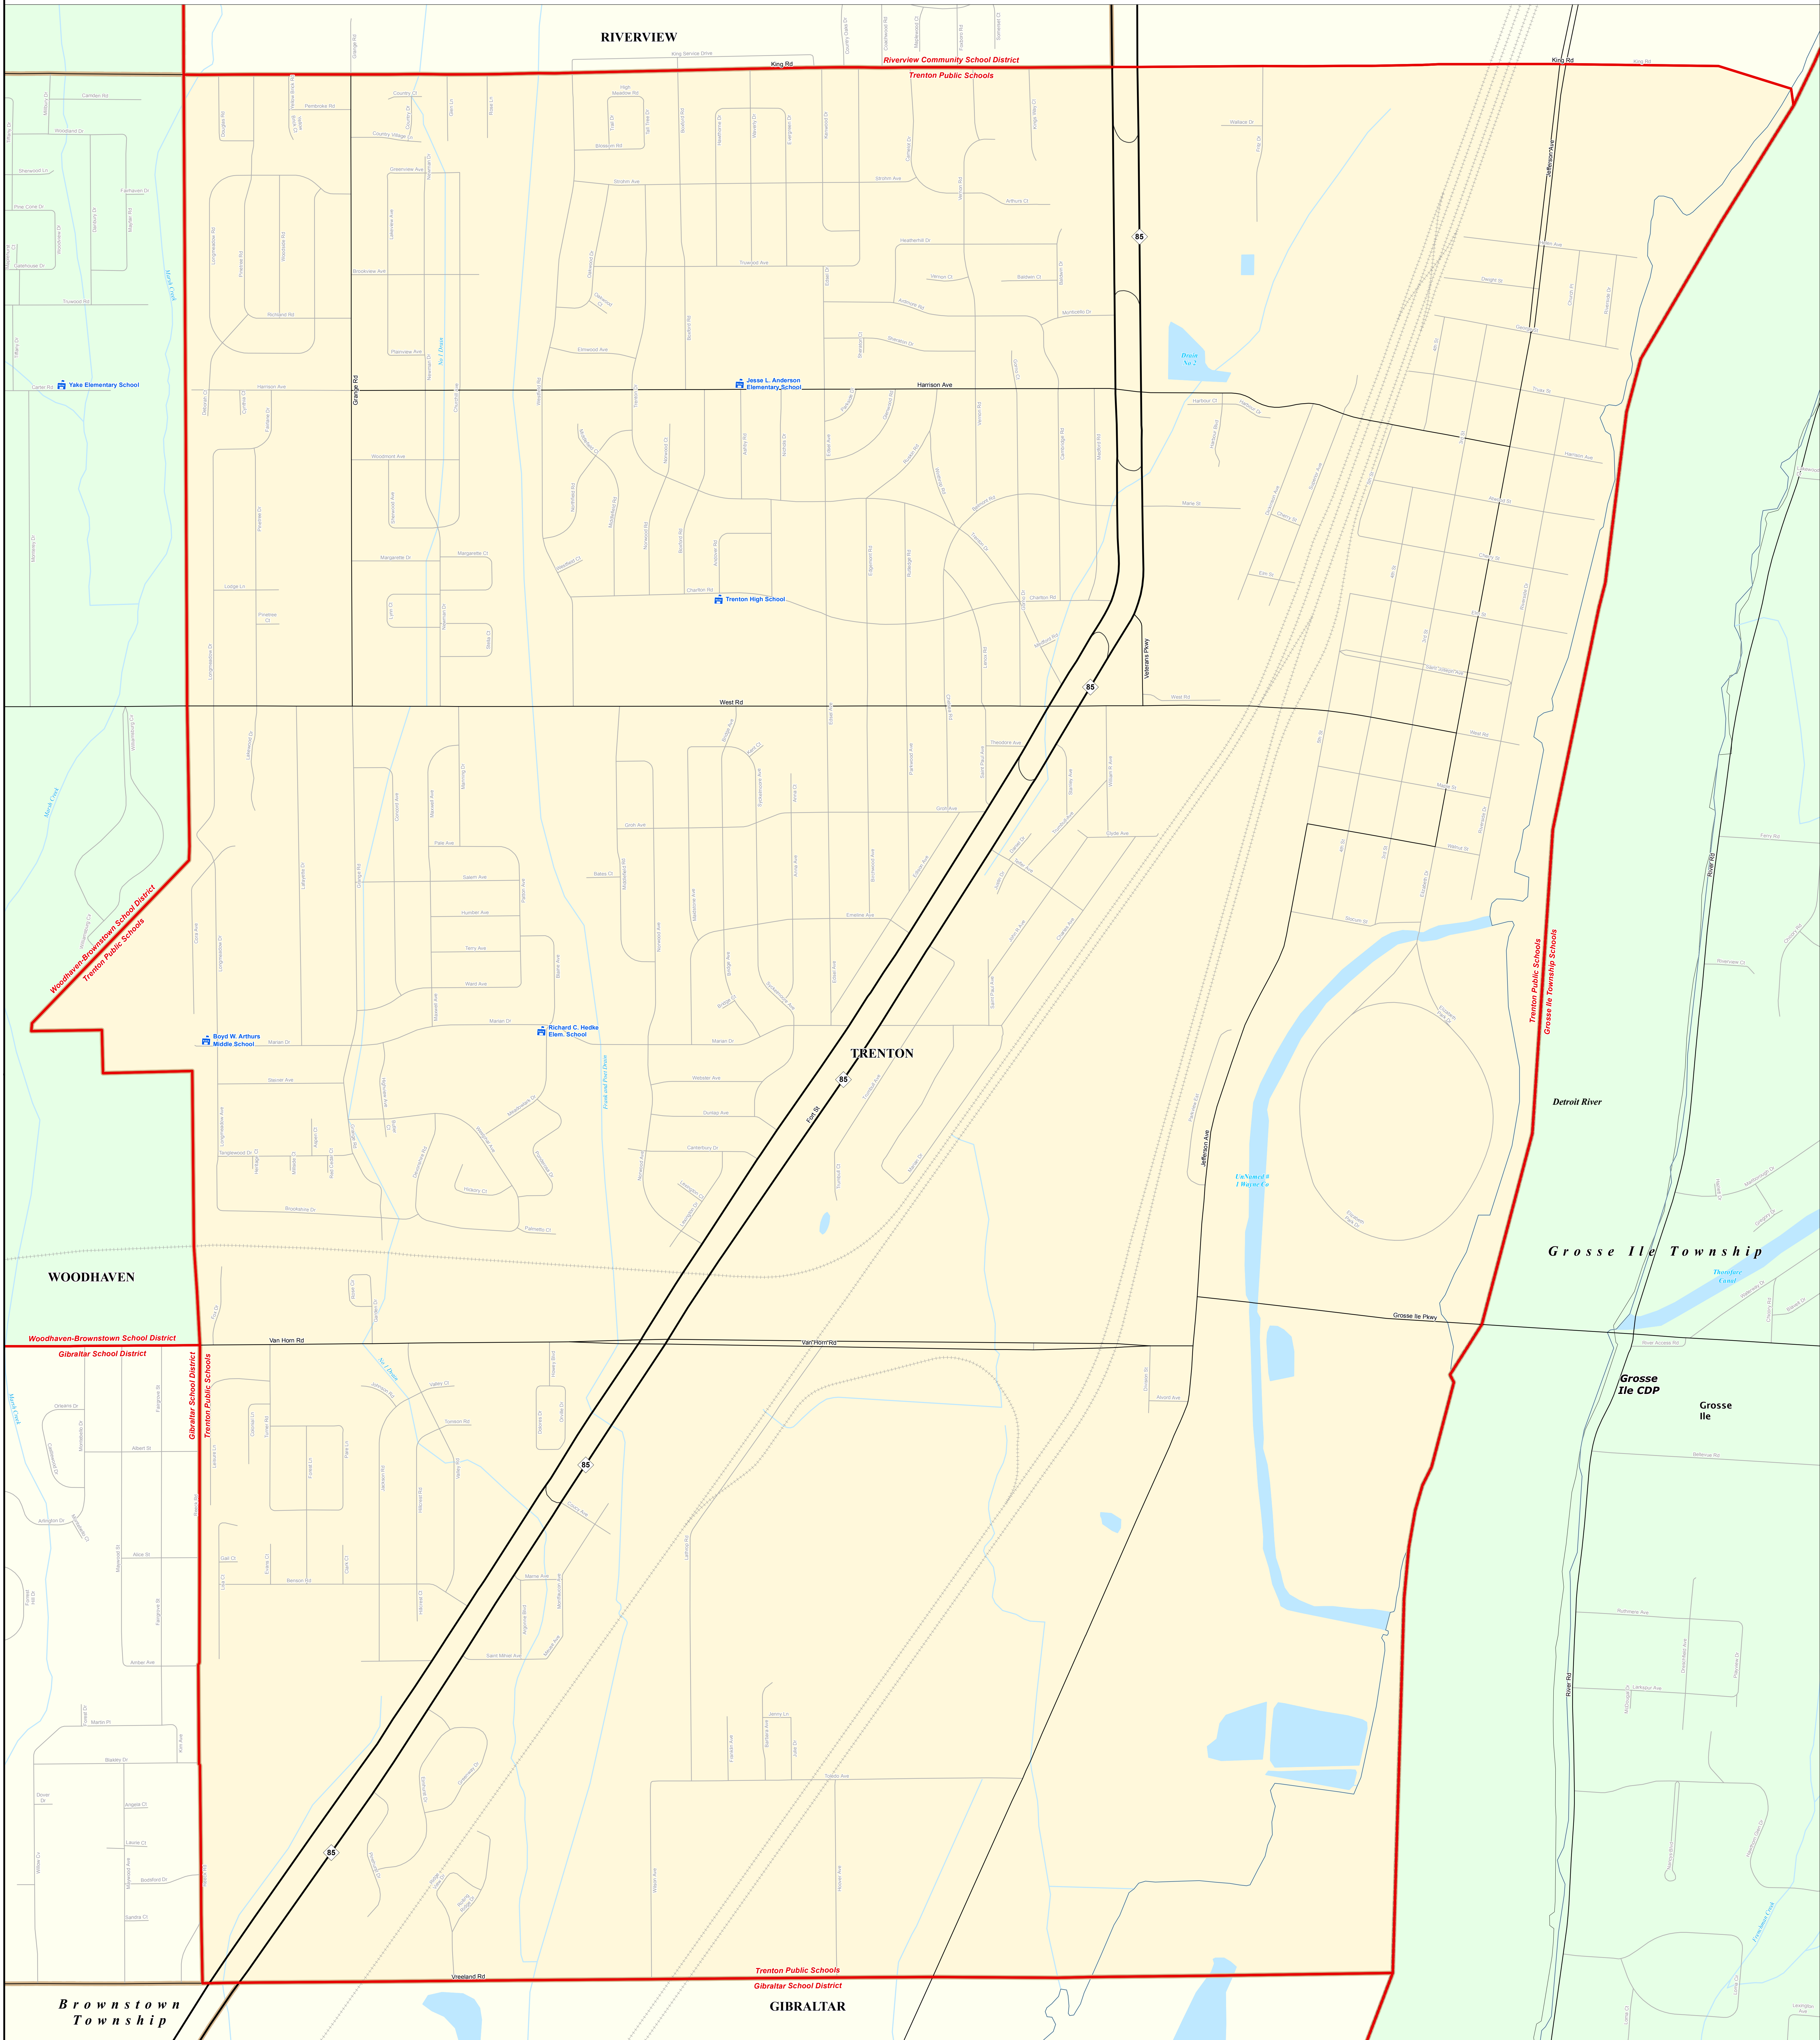

TRENTON PUBLIC SCHOOLS

Wayne RESA

0 0.25 0.5 1 Miles

*Note: Non K-12 School Districts identified with Asterisk (*) in Name

11/14/13

Legend - School District - County - City - Township - Village - Census Designated Place	- School - Freeway - Primary Road - Local Road	- Railroad - Water Feature - River, Stream, or Drain

Source: Michigan Geographic Framework, v13a